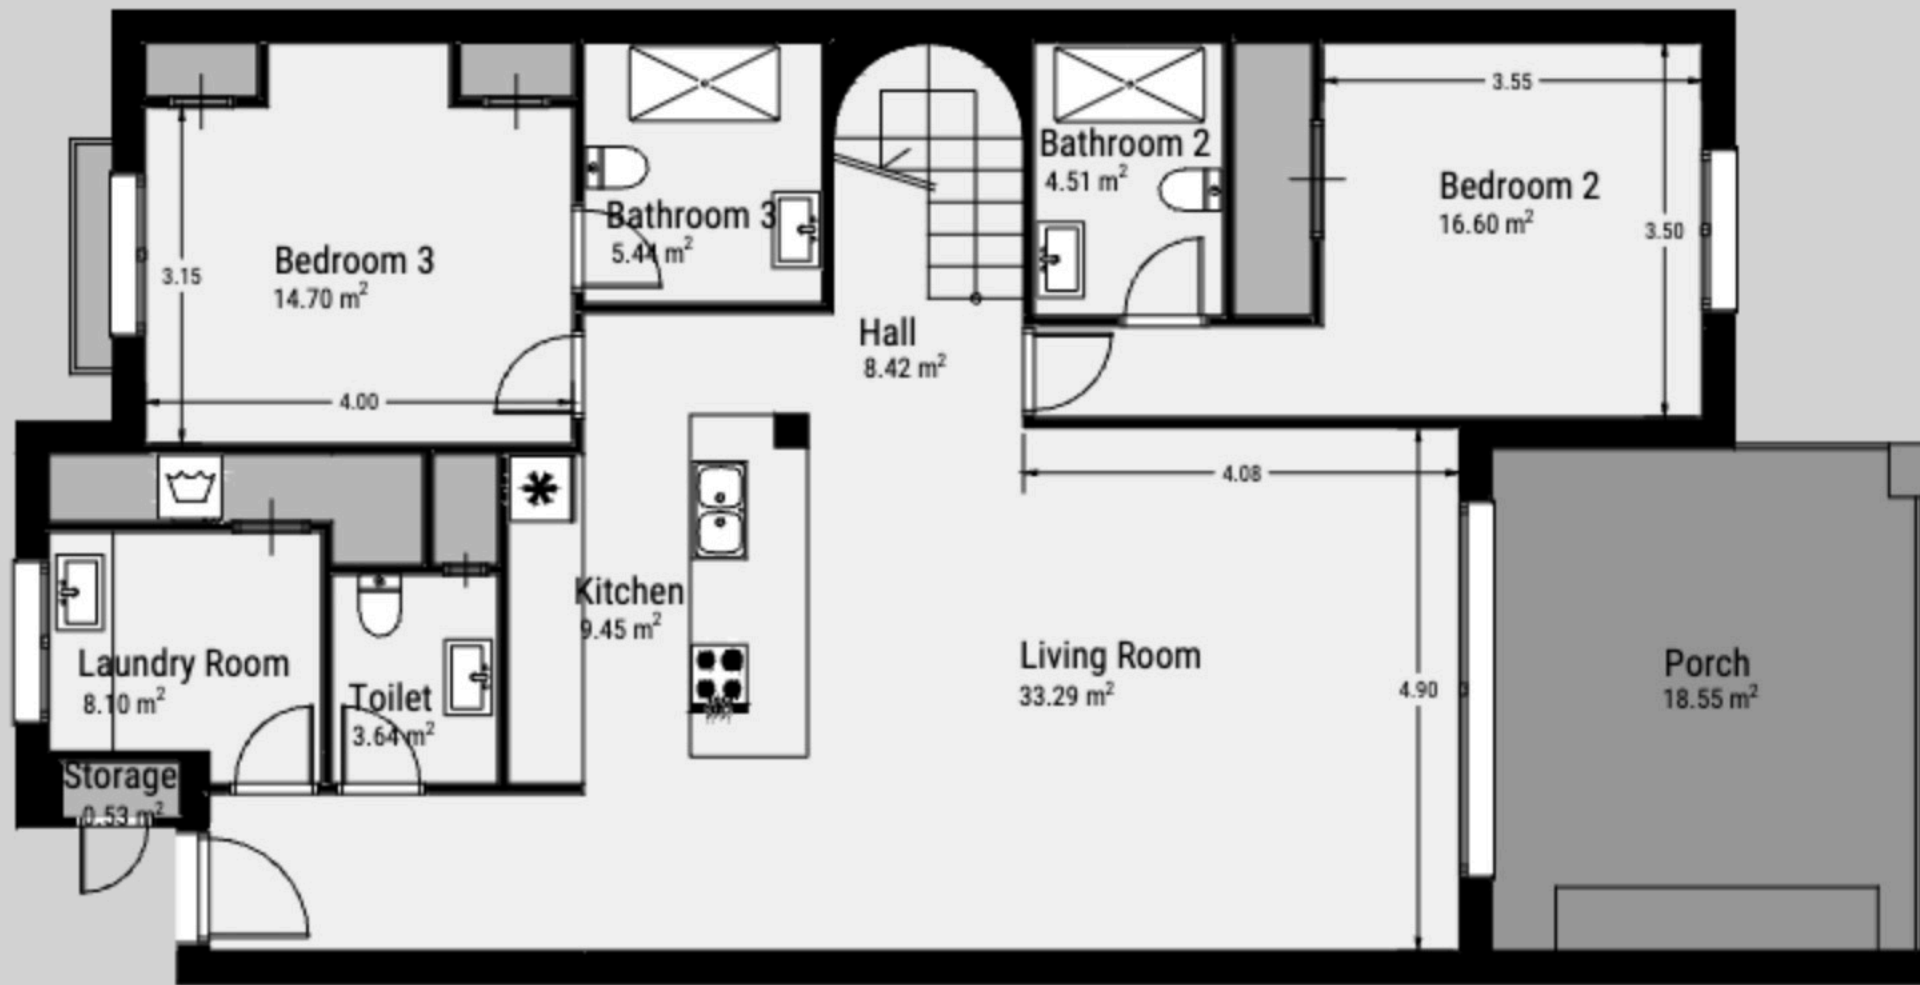

Benahavís - Penthouse

3 Bedrooms / 3 Bathrooms

Top Floor

Living area: 81.35 m²

Terrace area: 23.33 m²

This floorplan was created for illustrative purposes only. Neither the vendor nor the real estate agent guarantees the correctness of the measurements. The floor plan depicted may differ in size and shape from the actual property.

© 2024 MiMove Franchise S.L

Benahavís - Penthouse

3 Bedrooms / 3 Bathrooms

Main Floor

Living area: 104.15 m²

Terrace area: 18.55 m²

This floorplan was created for illustrative purposes only. Neither the vendor nor the real estate agent guarantees the correctness of the measurements. The floor plan depicted may differ in size and shape from the actual property.