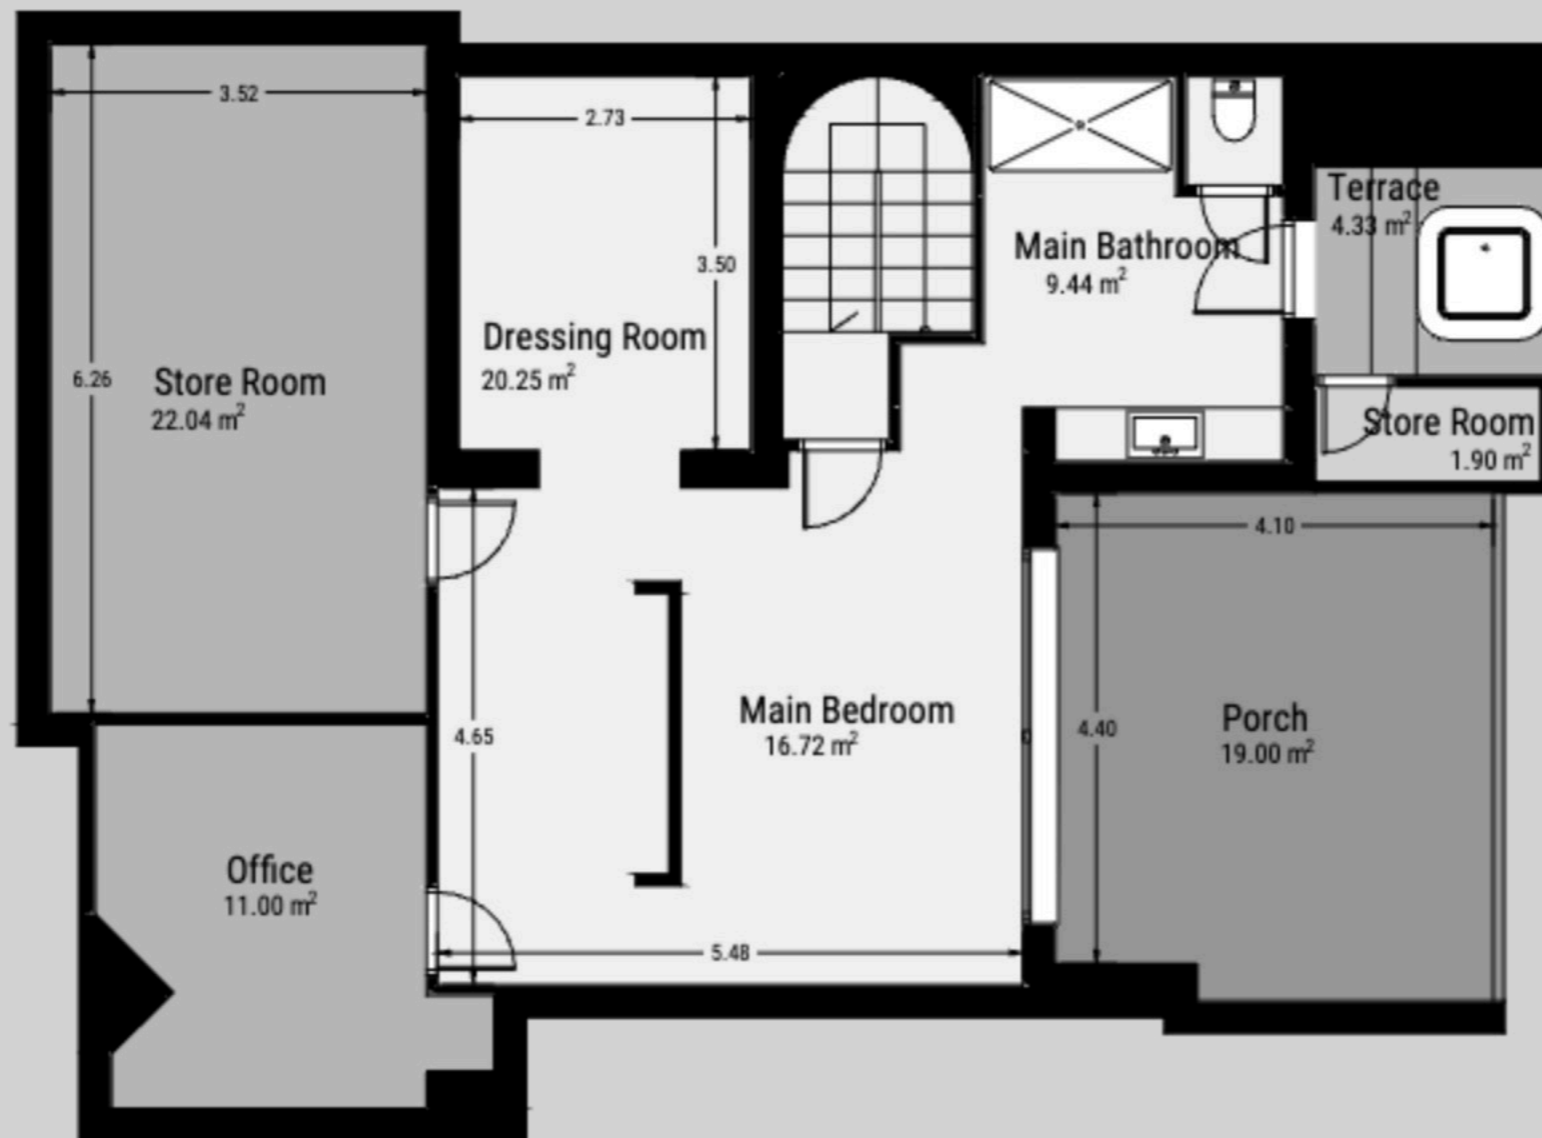

Benahavís - Penthouse

3 Bedrooms / 3 Bathrooms

Top Floor

Living area: 81.35 m²

Terrace area: 23.33 m²

This floorplan was created for illustrative purposes only. Neither the vendor nor the real estate agent guarantees the correctness of the measurements. The floor plan depicted may differ in size and shape from the actual property.

© 2024 MiMove Franchise S.L

Benahavís - Penthouse

3 Bedrooms / 3 Bathrooms

Main Floor

Living area: 104.15 m²

Terrace area: 18.55 m²

This floorplan was created for illustrative purposes only. Neither the vendor nor the real estate agent guarantees the correctness of the measurements. The floor plan depicted may differ in size and shape from the actual property.