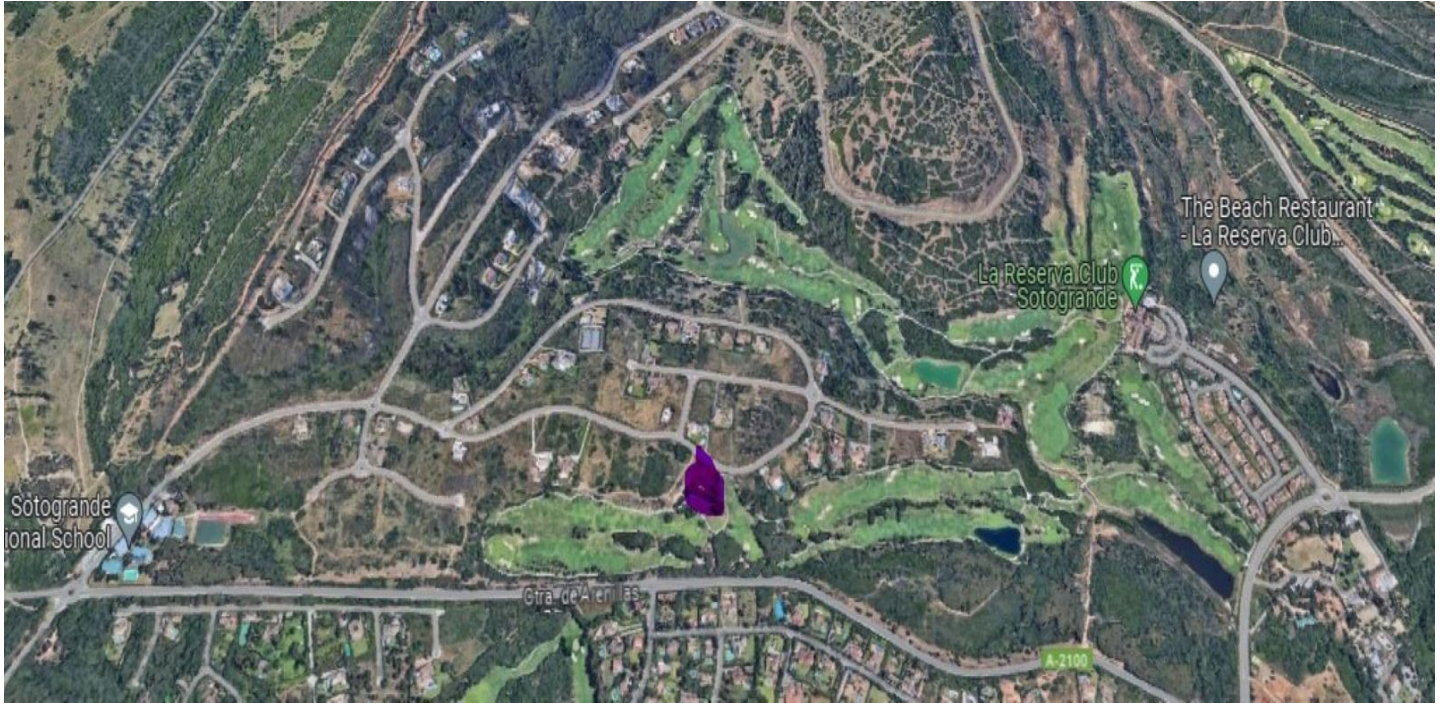

## Costa de la Luz, Sotogrande Alto

A residential plot for a single dwelling on Calle Lentisco within the La Reserva golf resort. This frontline golf plot has a total of 2,748m<sup>2</sup> with a buildability of 25%.

### Orientamento

Sud