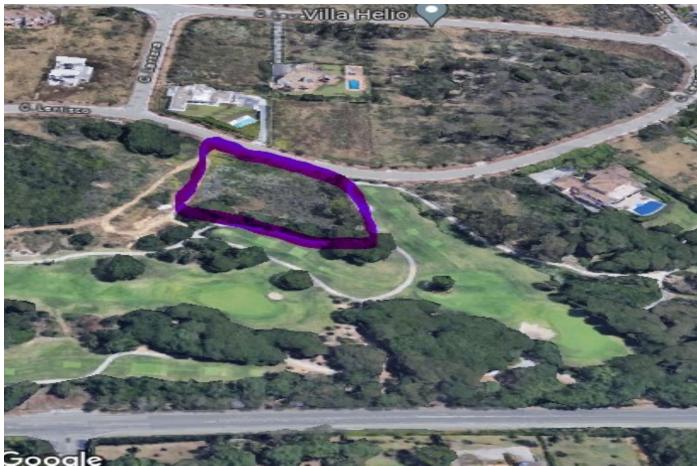

## Costa de la Luz, Sotogrande Alto

A residential plot for a single dwelling on Calle Lentisco within the La Reserva golf resort. This frontline golf plot has a total of 2,748m<sup>2</sup> with a buildability of 25%.